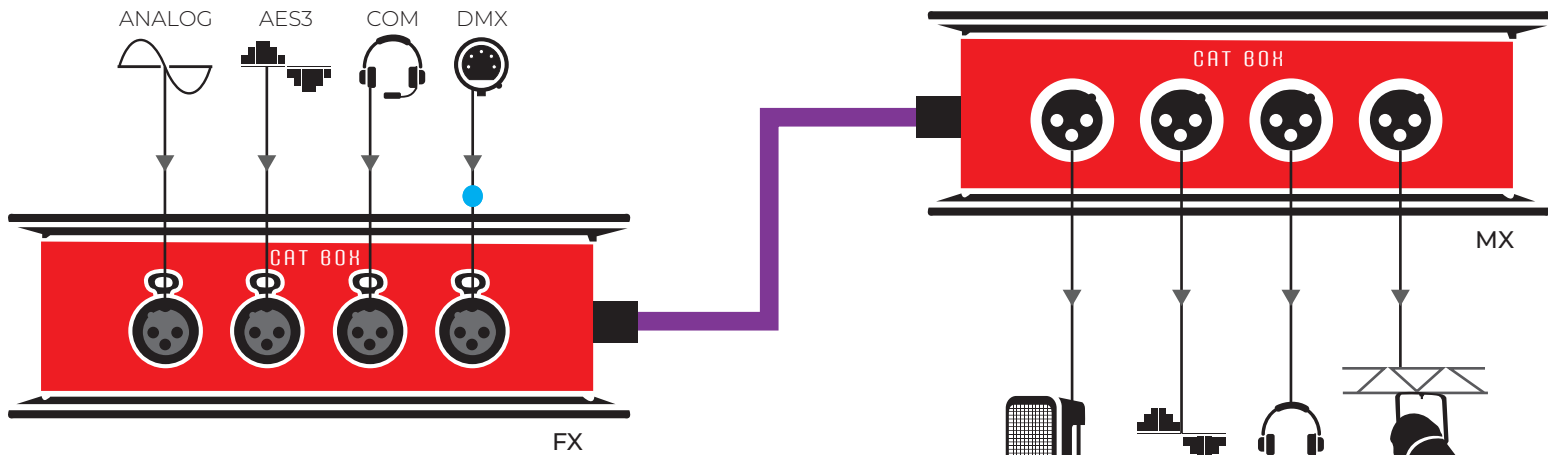

CAT BOX - MIXED SIGNALS

KEY

XLR ———

SHIELDED CAT5/6/7 ———

5 PIN TO 3 PIN ADAPTER ●